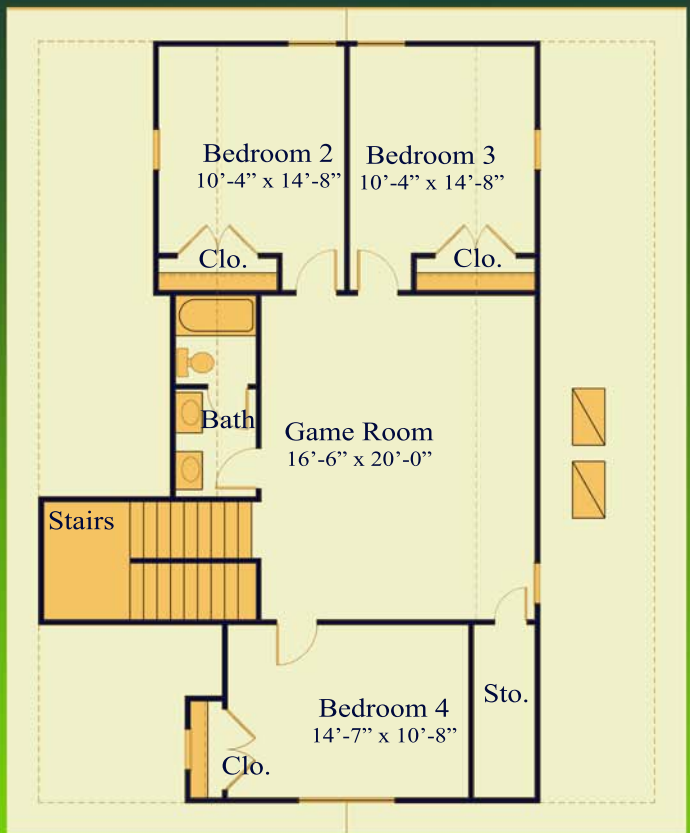

GROUND FLOOR

UPPER FLOOR

ROTHENBERG

109 ROSEBUD TRAIL

2478 S.F.

\$245,000

HOMES

**113 WAGON WHEEL TRAIL
GEORGETOWN, TX 78628
512.863.3115**